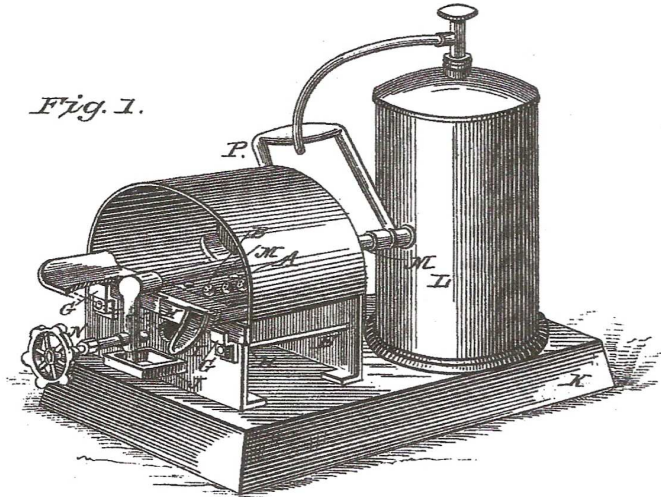

* Common ** Uncommon *** Rare **** Very Rare ***** Ultra Rare U = Unknown Blank = Not rated

MORE VINTAGE BLOWTORCHES

J. BURGESS.
GAS BURNER.

No. 364,986.

Patented June 14, 1887.

Fig. 1.

Fig. 2.

WITNESSES: