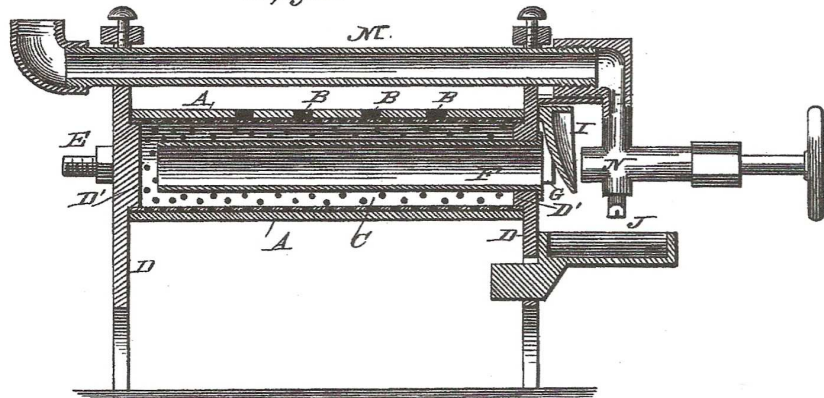

* Common ** Uncommon *** Rare **** Very Rare ***** Ultra Rare U = Unknown Blank = Not rated

MORE VINTAGE BLOWTORCHES

J. BURGESS.
GAS BURNER.

No. 364,986.

Patented June 14, 1887.

Fig. 1.

Fig. 2.

WITNESSES: